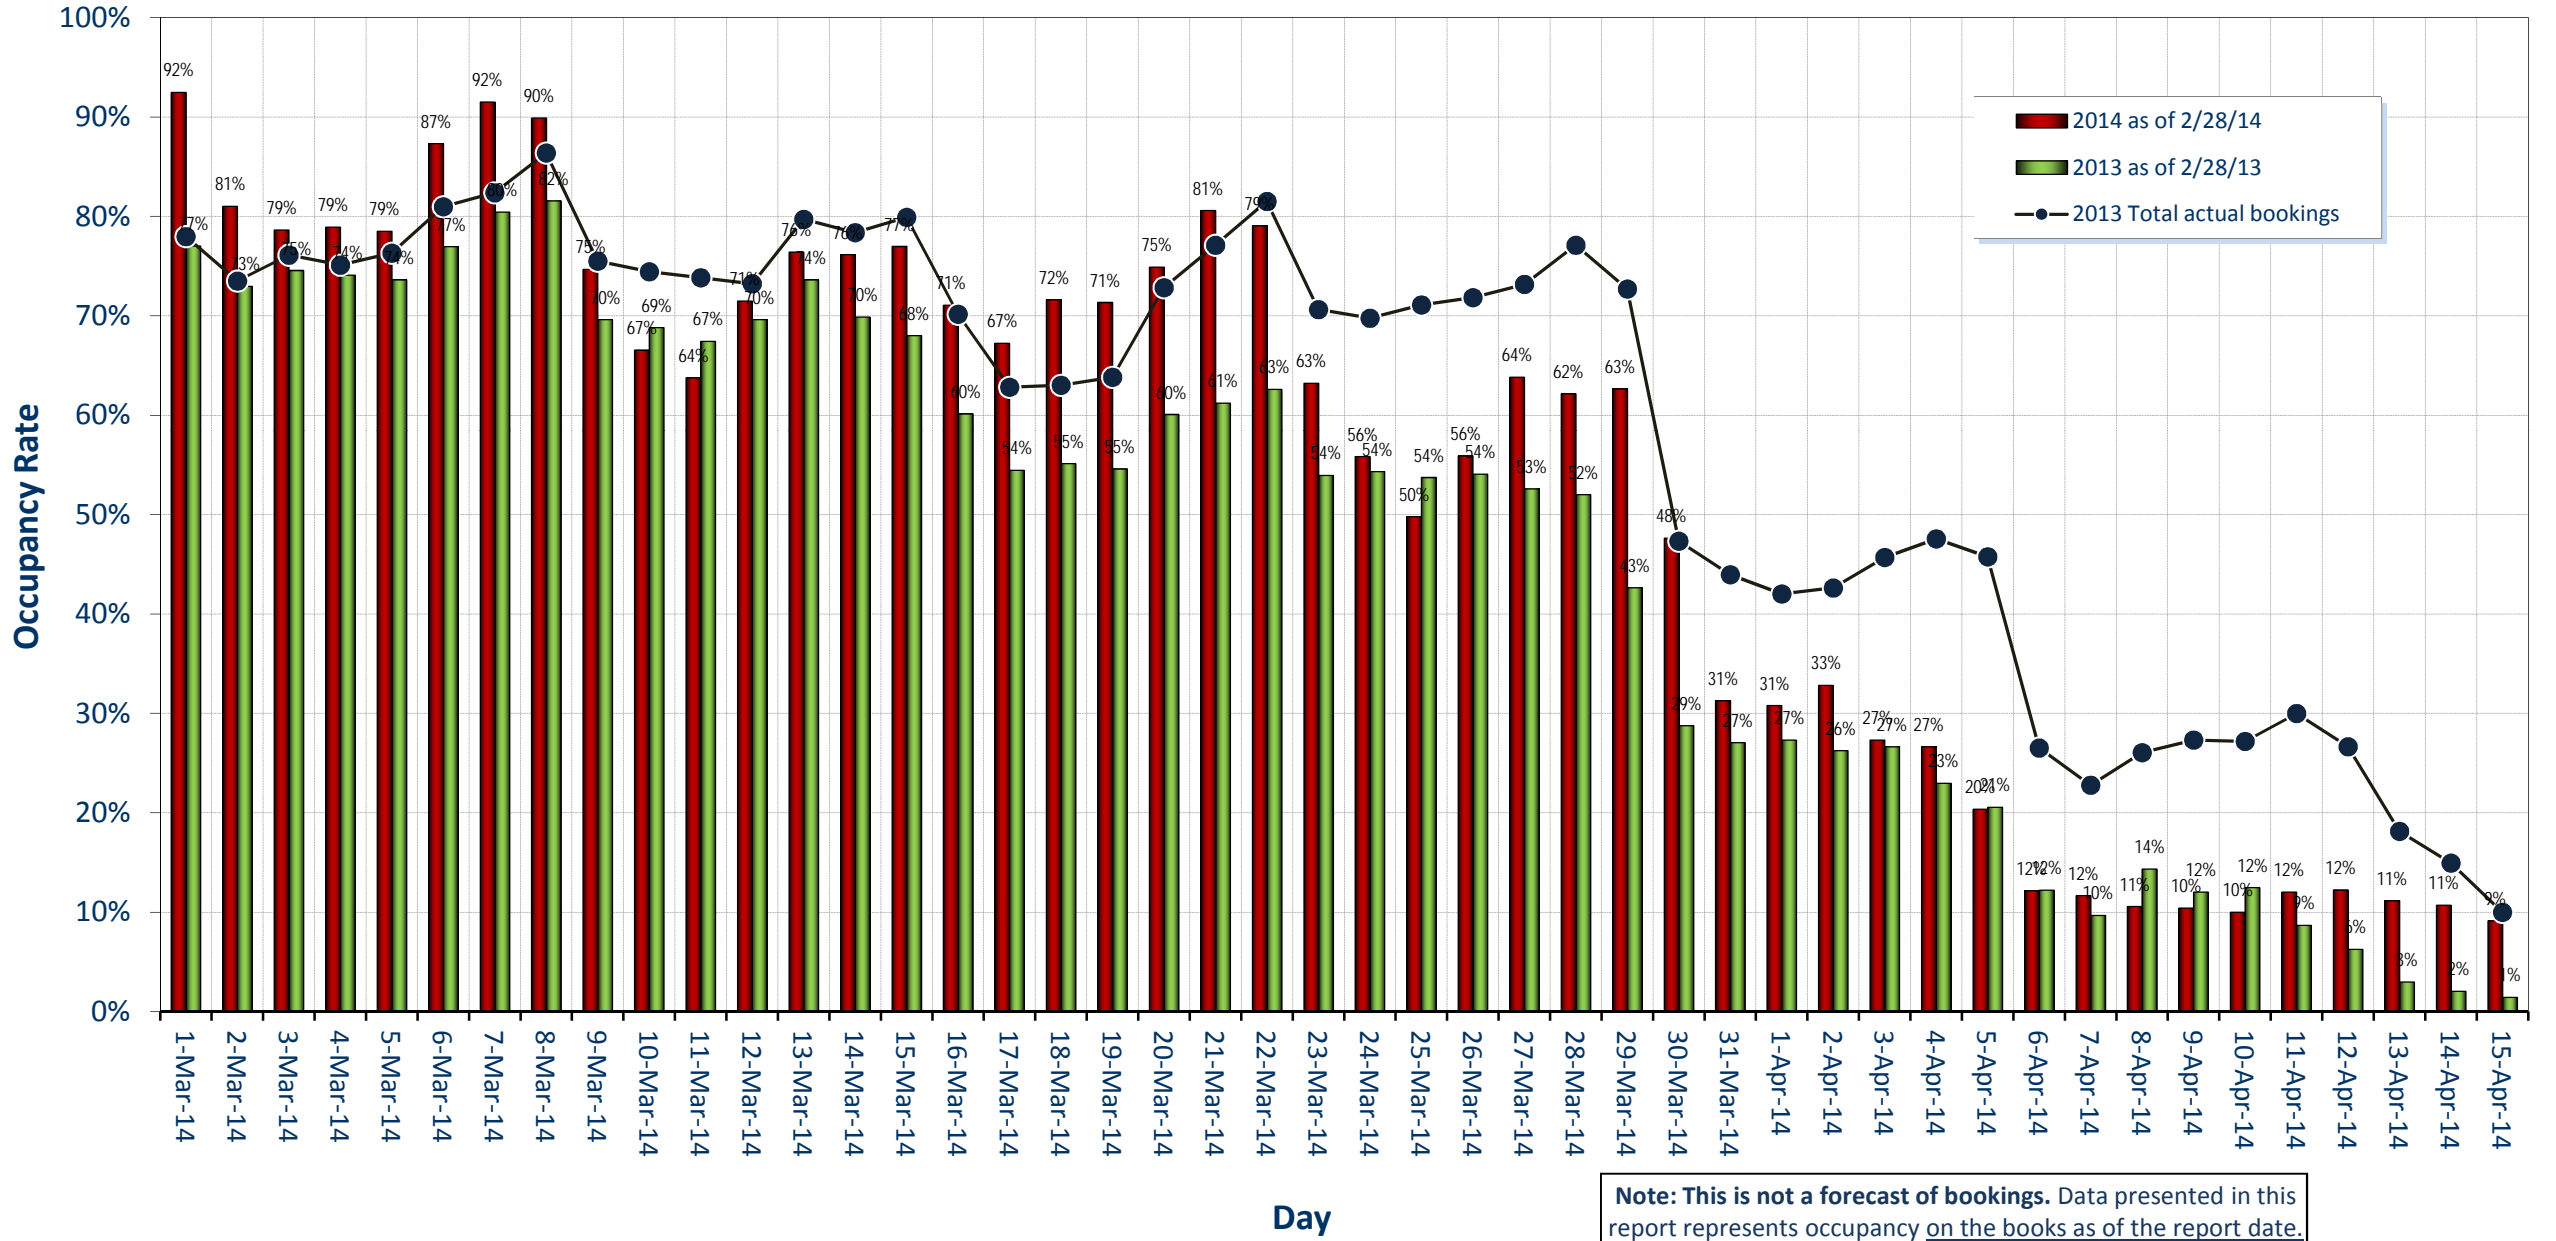

Aspen Daily Occupancy Report as of February 28, 2014

"RETAIL REPORT": 45-DAY ADVANCE VIEW

Report Date: 2/28/14

Note: This is not a forecast of bookings. Data presented in this report represents occupancy on the books as of the report date.