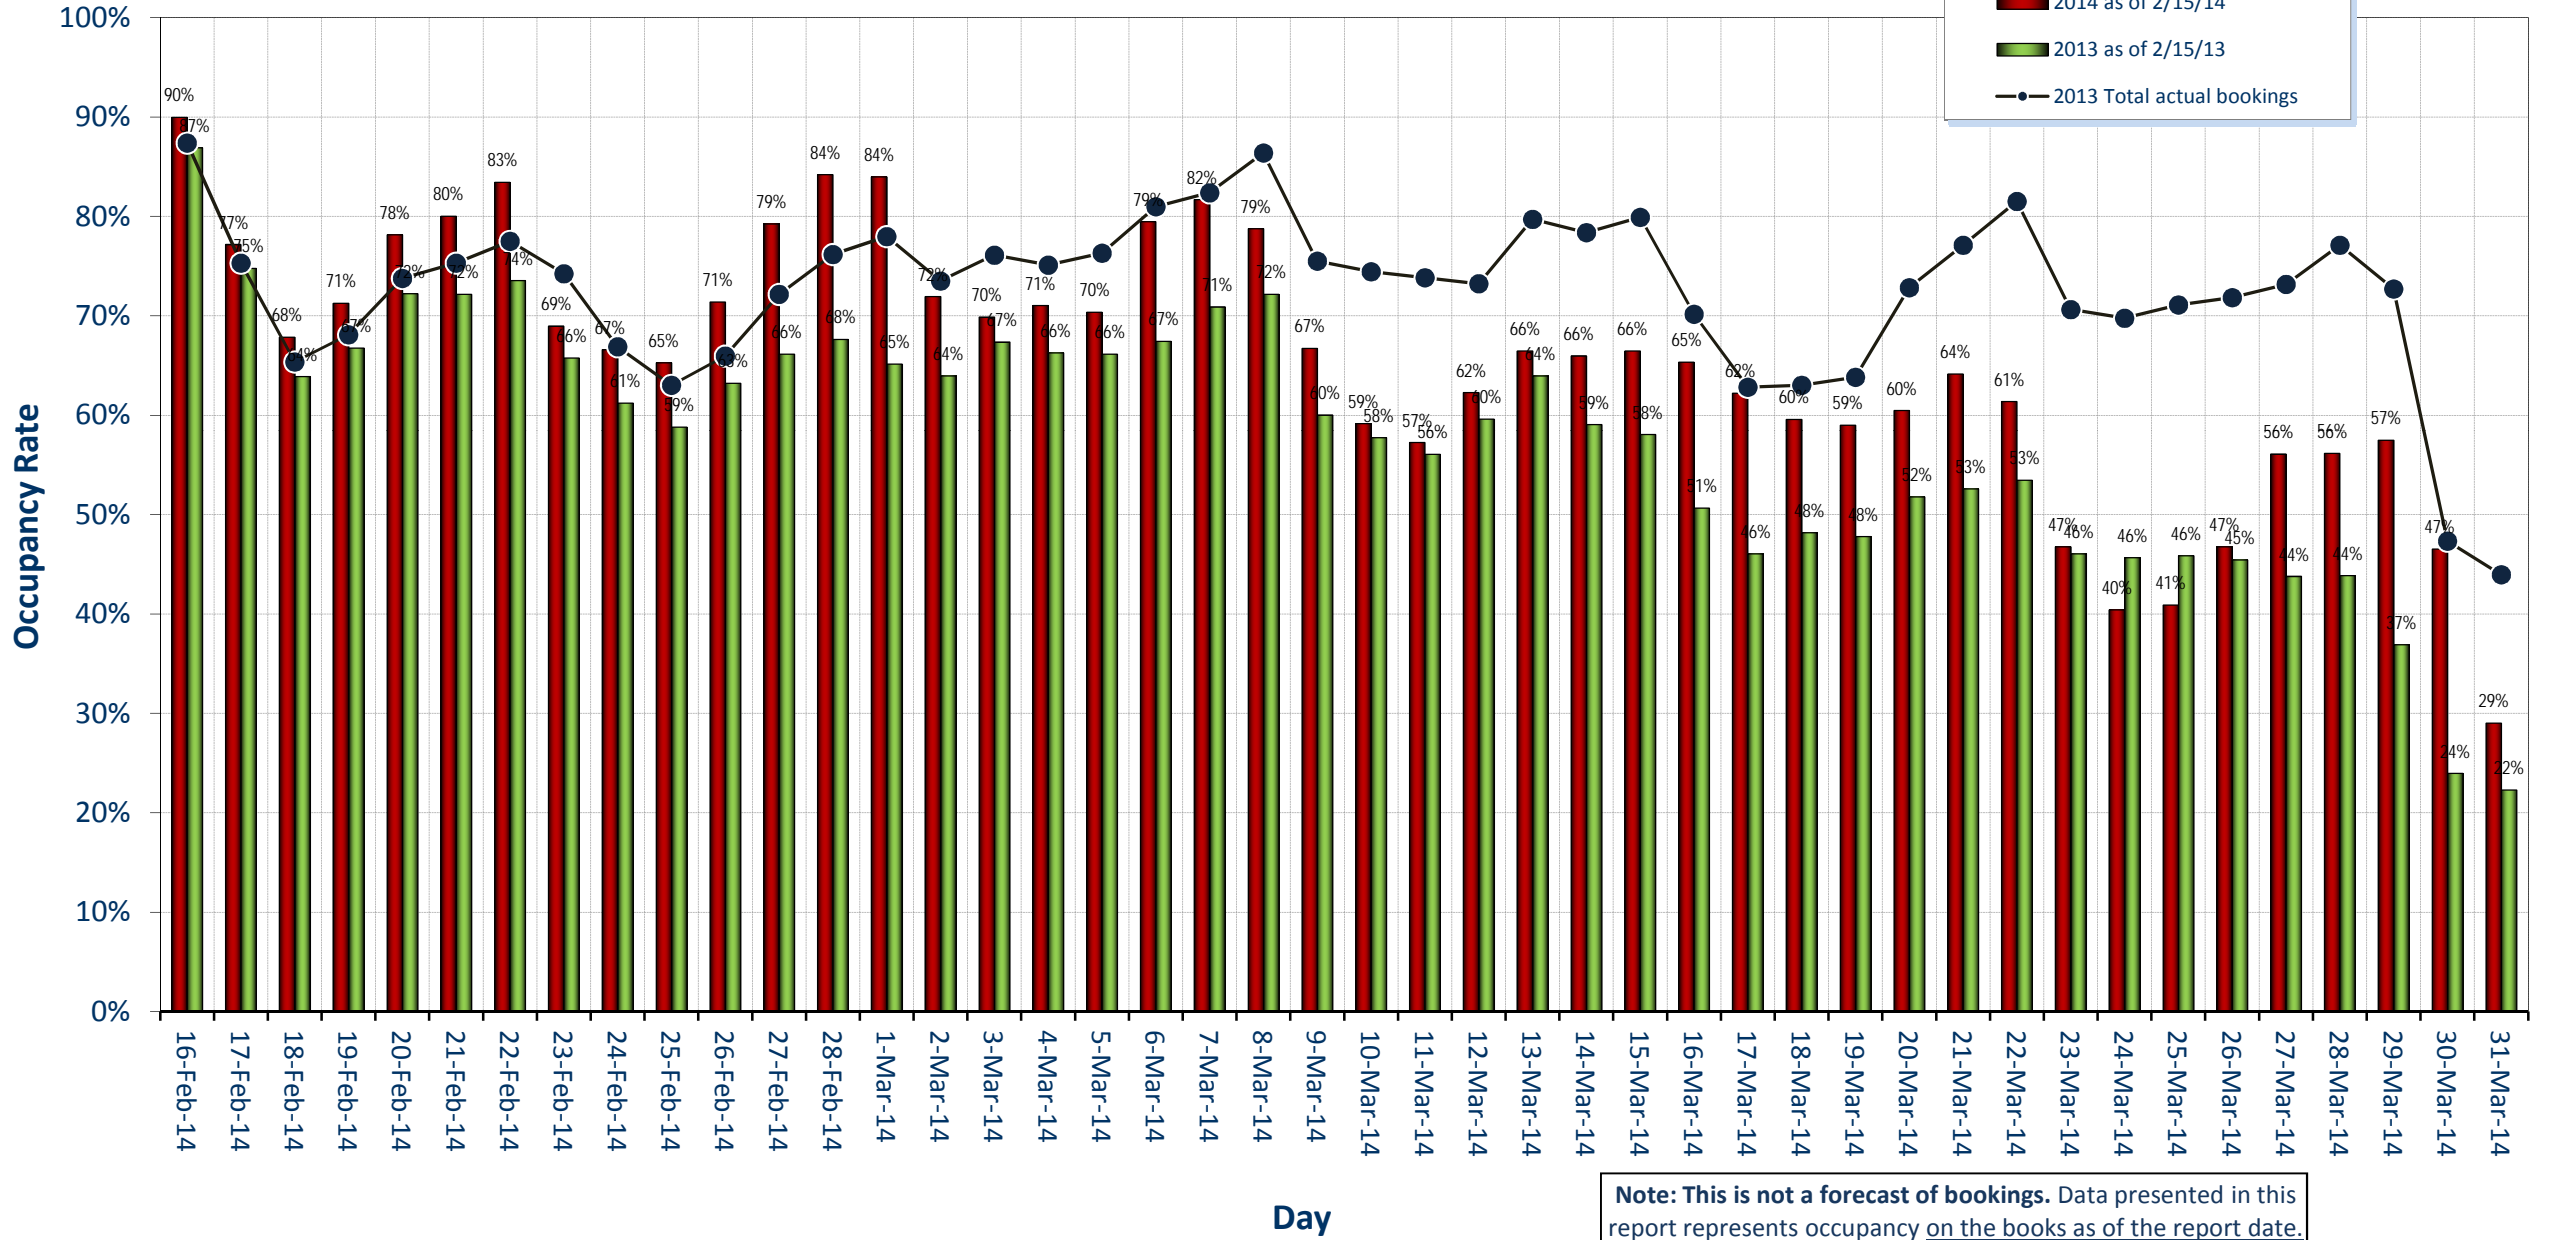

Aspen Daily Occupancy Report as of February 15, 2014

"RETAIL REPORT": 45-DAY ADVANCE VIEW

Report Date: 2/15/14

Note: This is not a forecast of bookings. Data presented in this report represents occupancy on the books as of the report date.