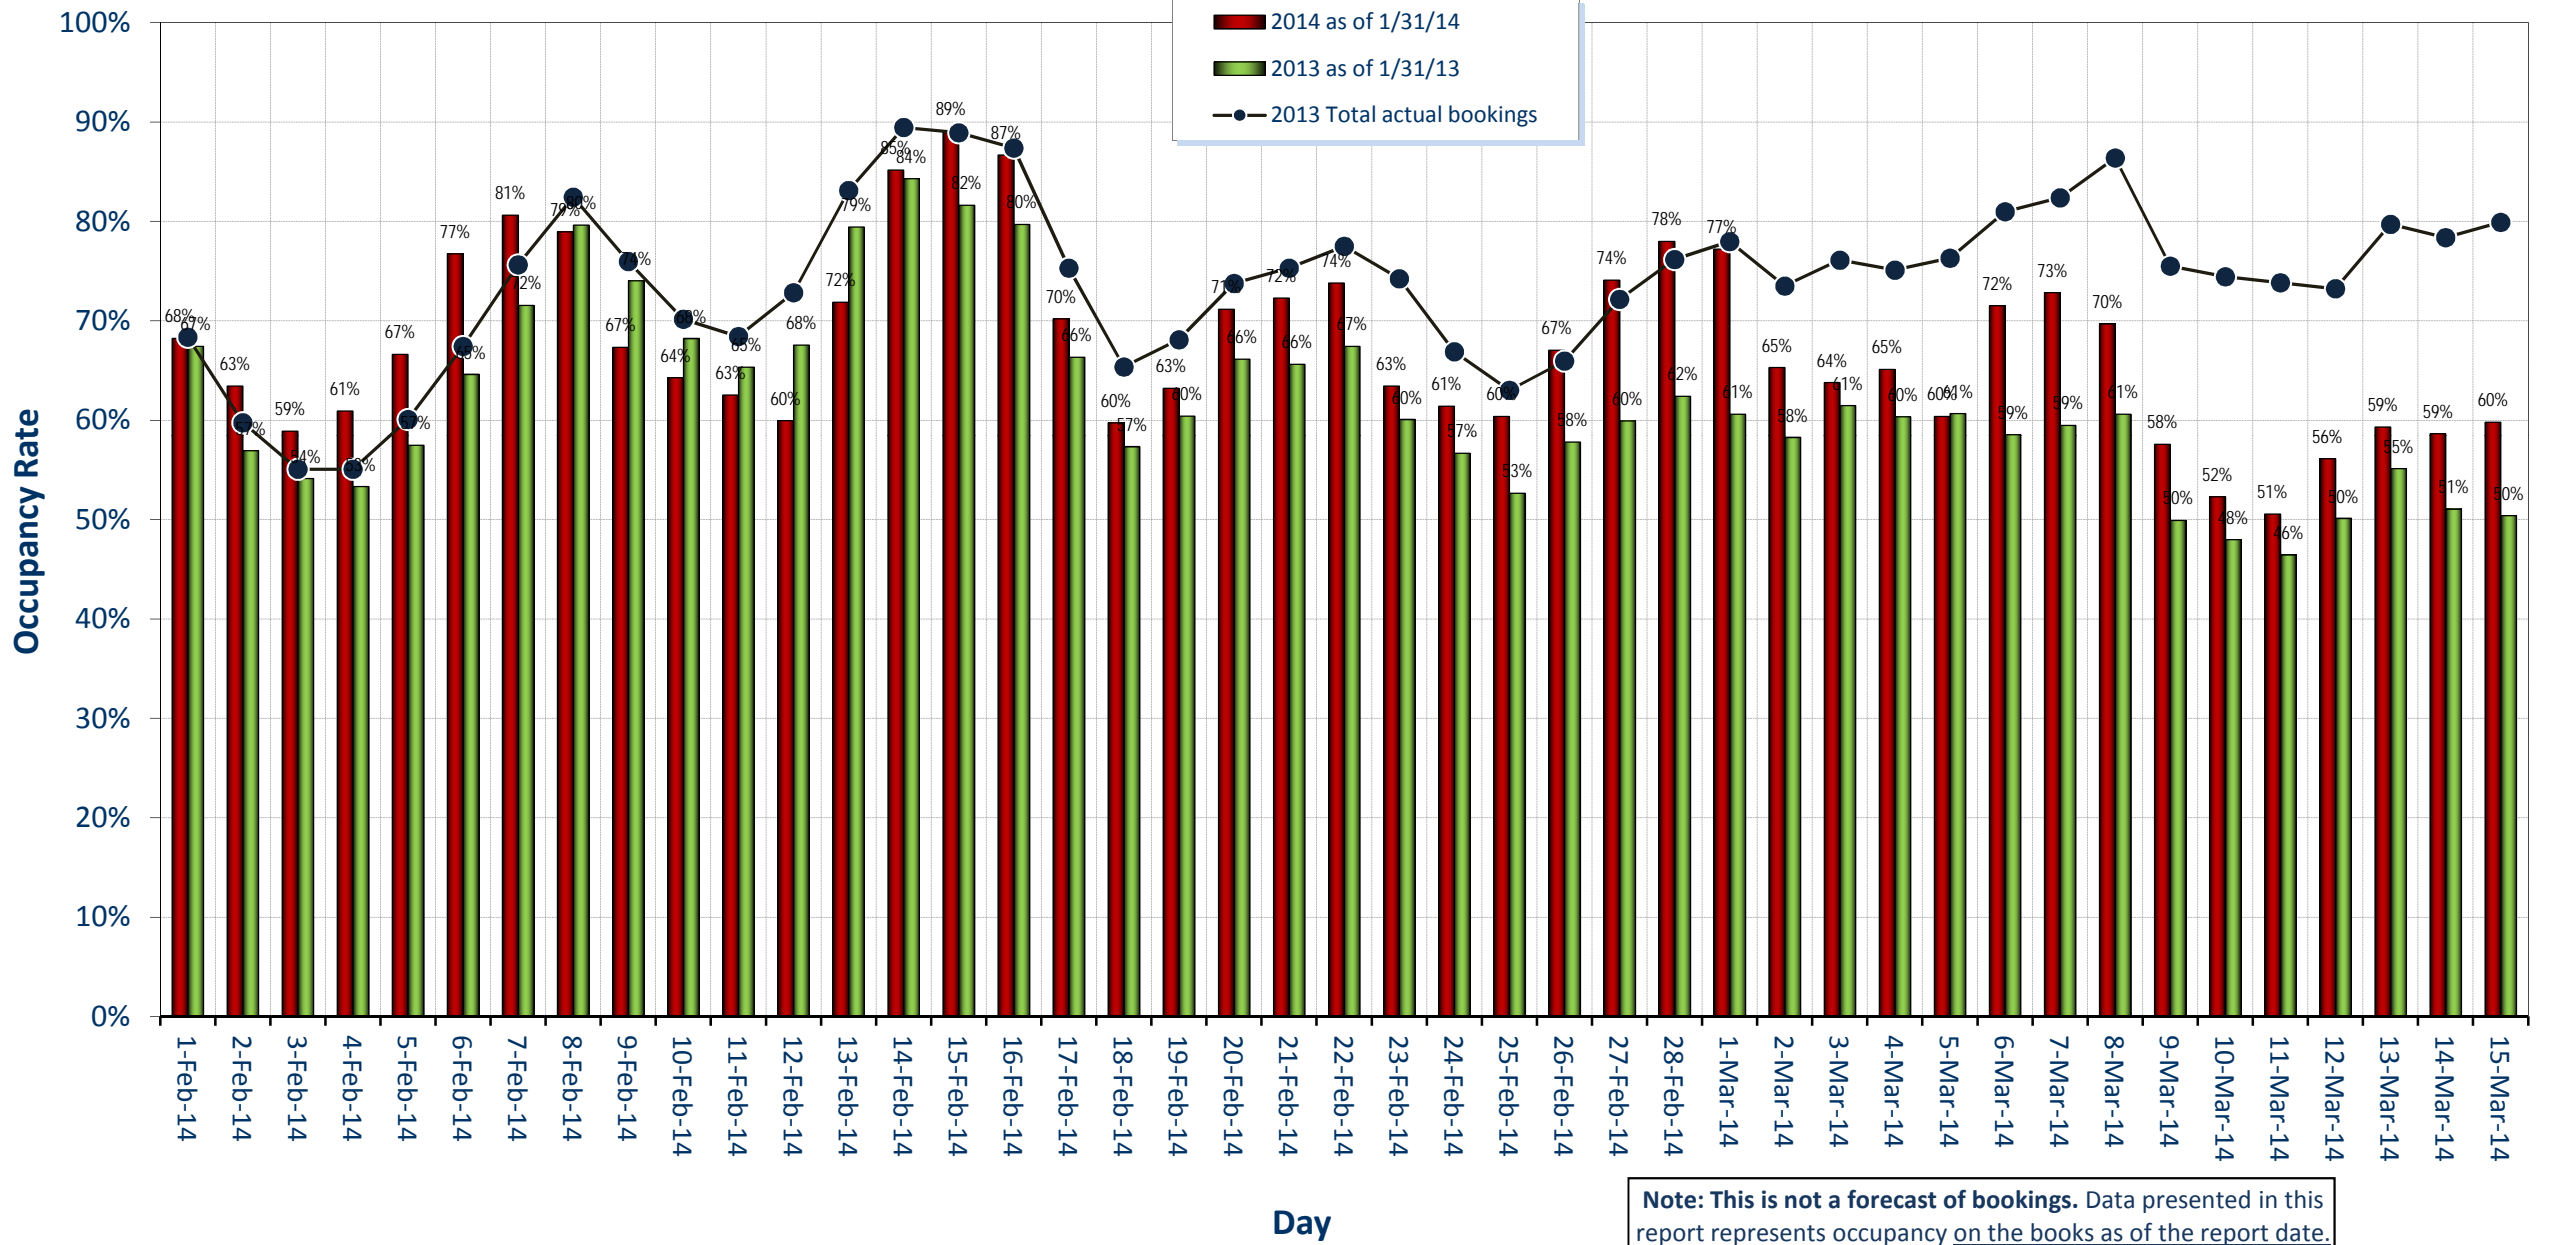

Aspen Daily Occupancy Report as of January 31, 2014

"RETAIL REPORT": 45-DAY ADVANCE VIEW

Report Date: 1/31/14

Note: This is not a forecast of bookings. Data presented in this report represents occupancy on the books as of the report date.