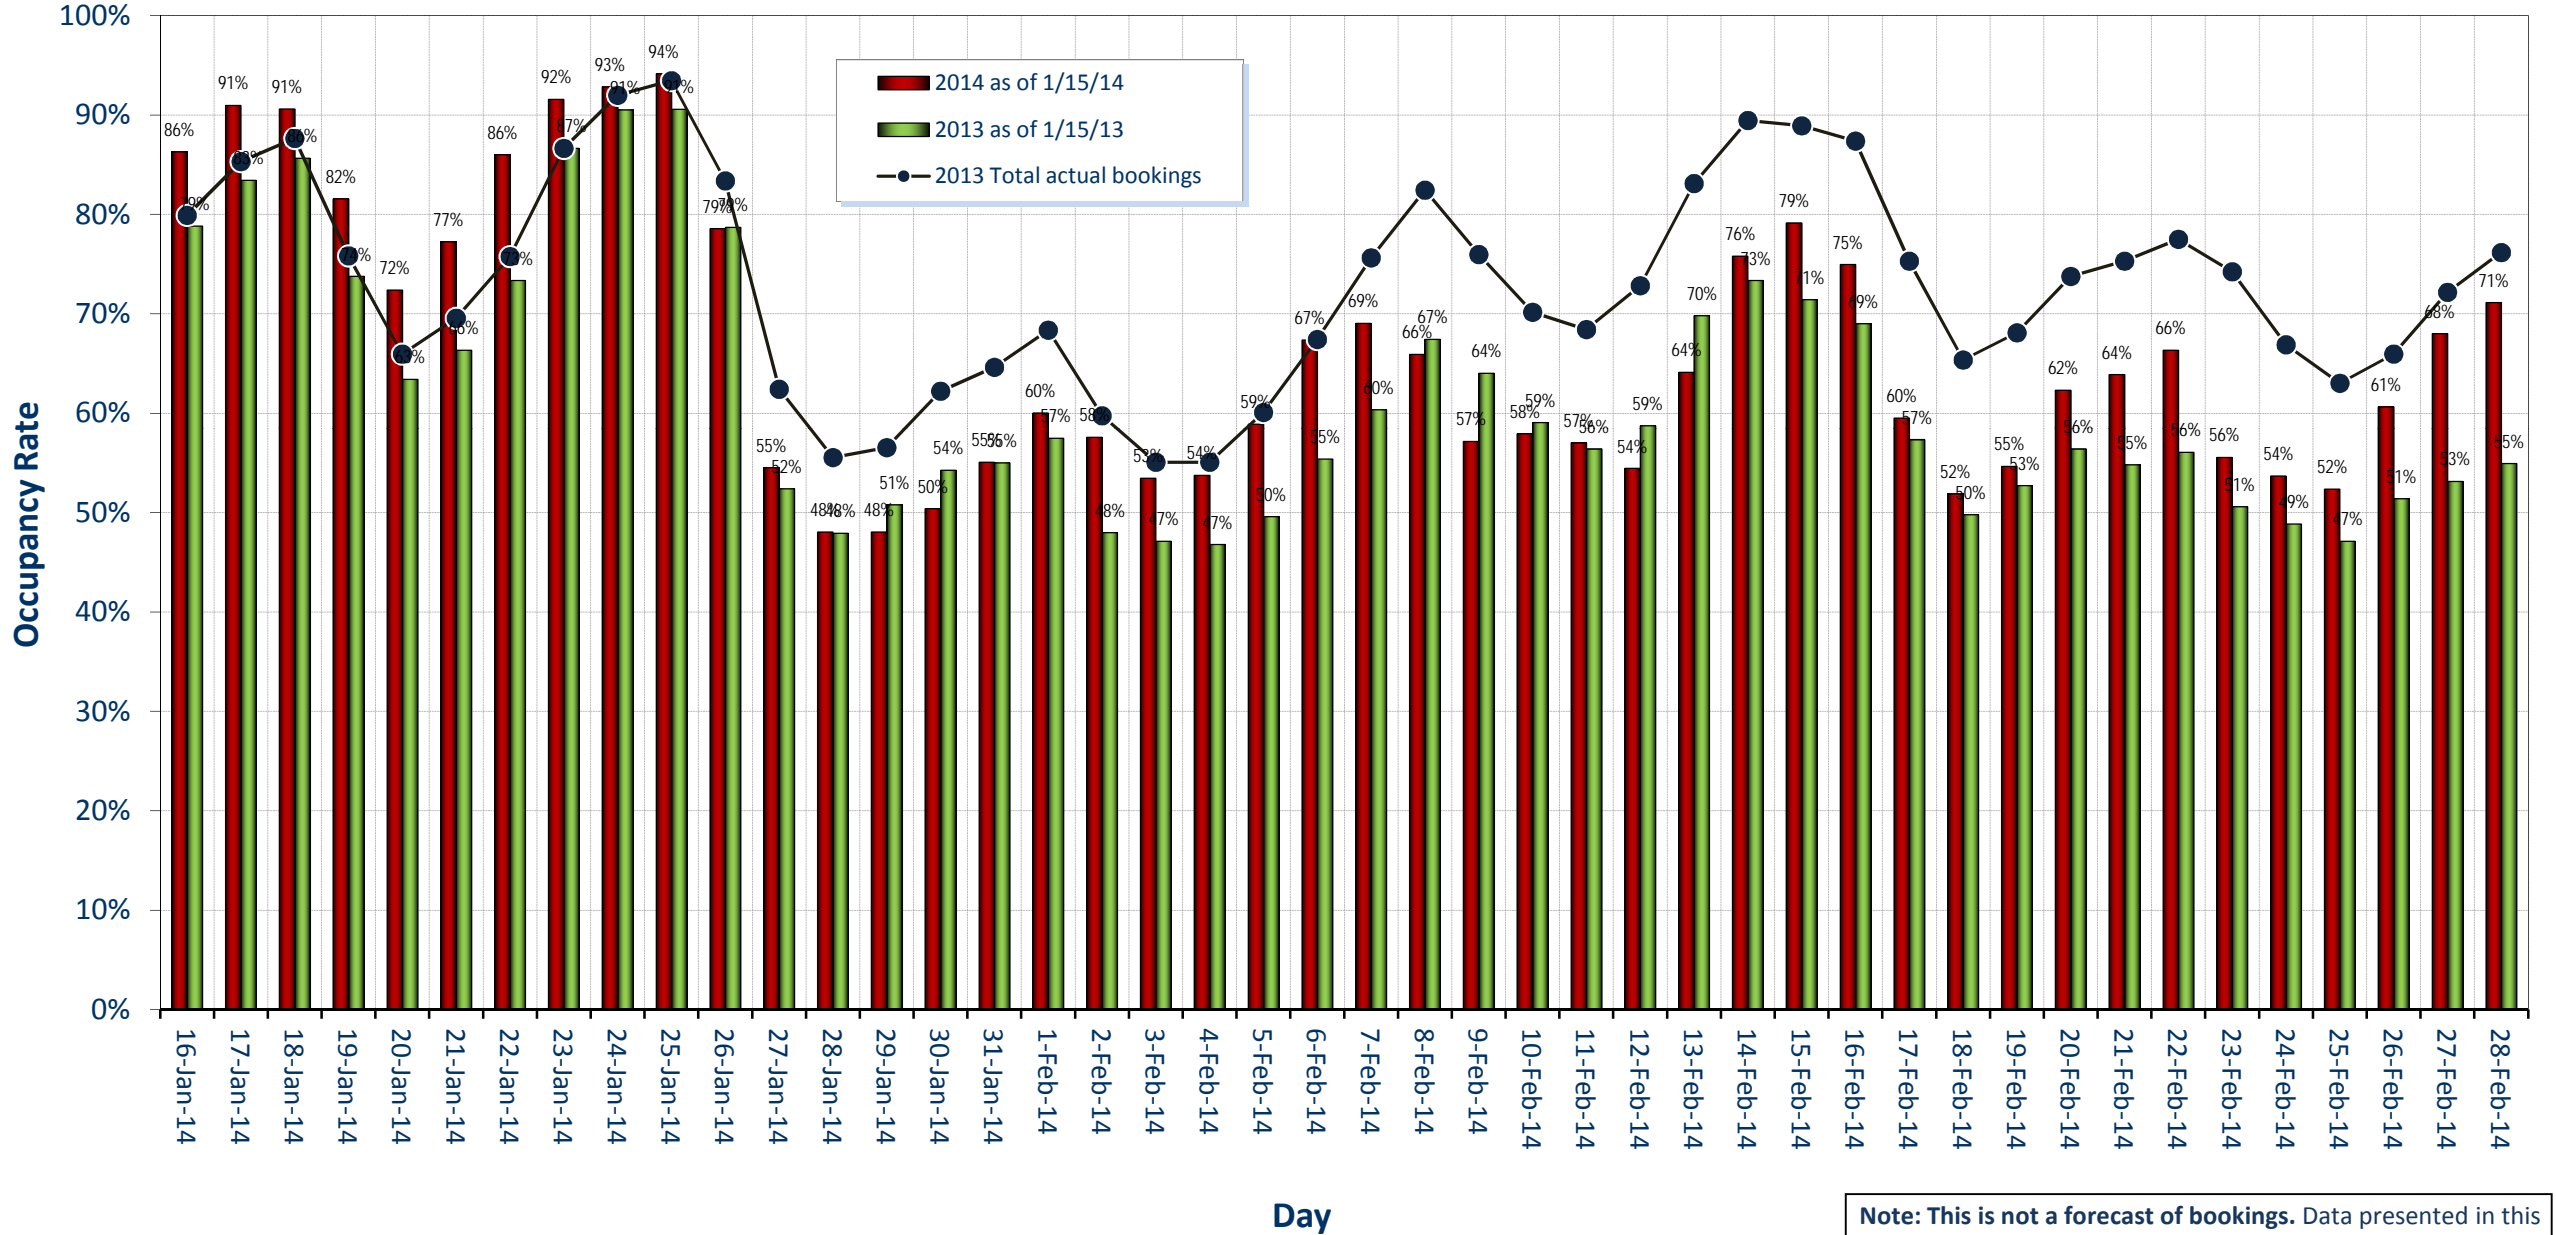

Aspen Daily Occupancy Report as of January 15, 2014

"RETAIL REPORT": 45-DAY ADVANCE VIEW

Report Date: 1/15/14

Note: This is not a forecast of bookings. Data presented in this report represents occupancy on the books as of the report date.